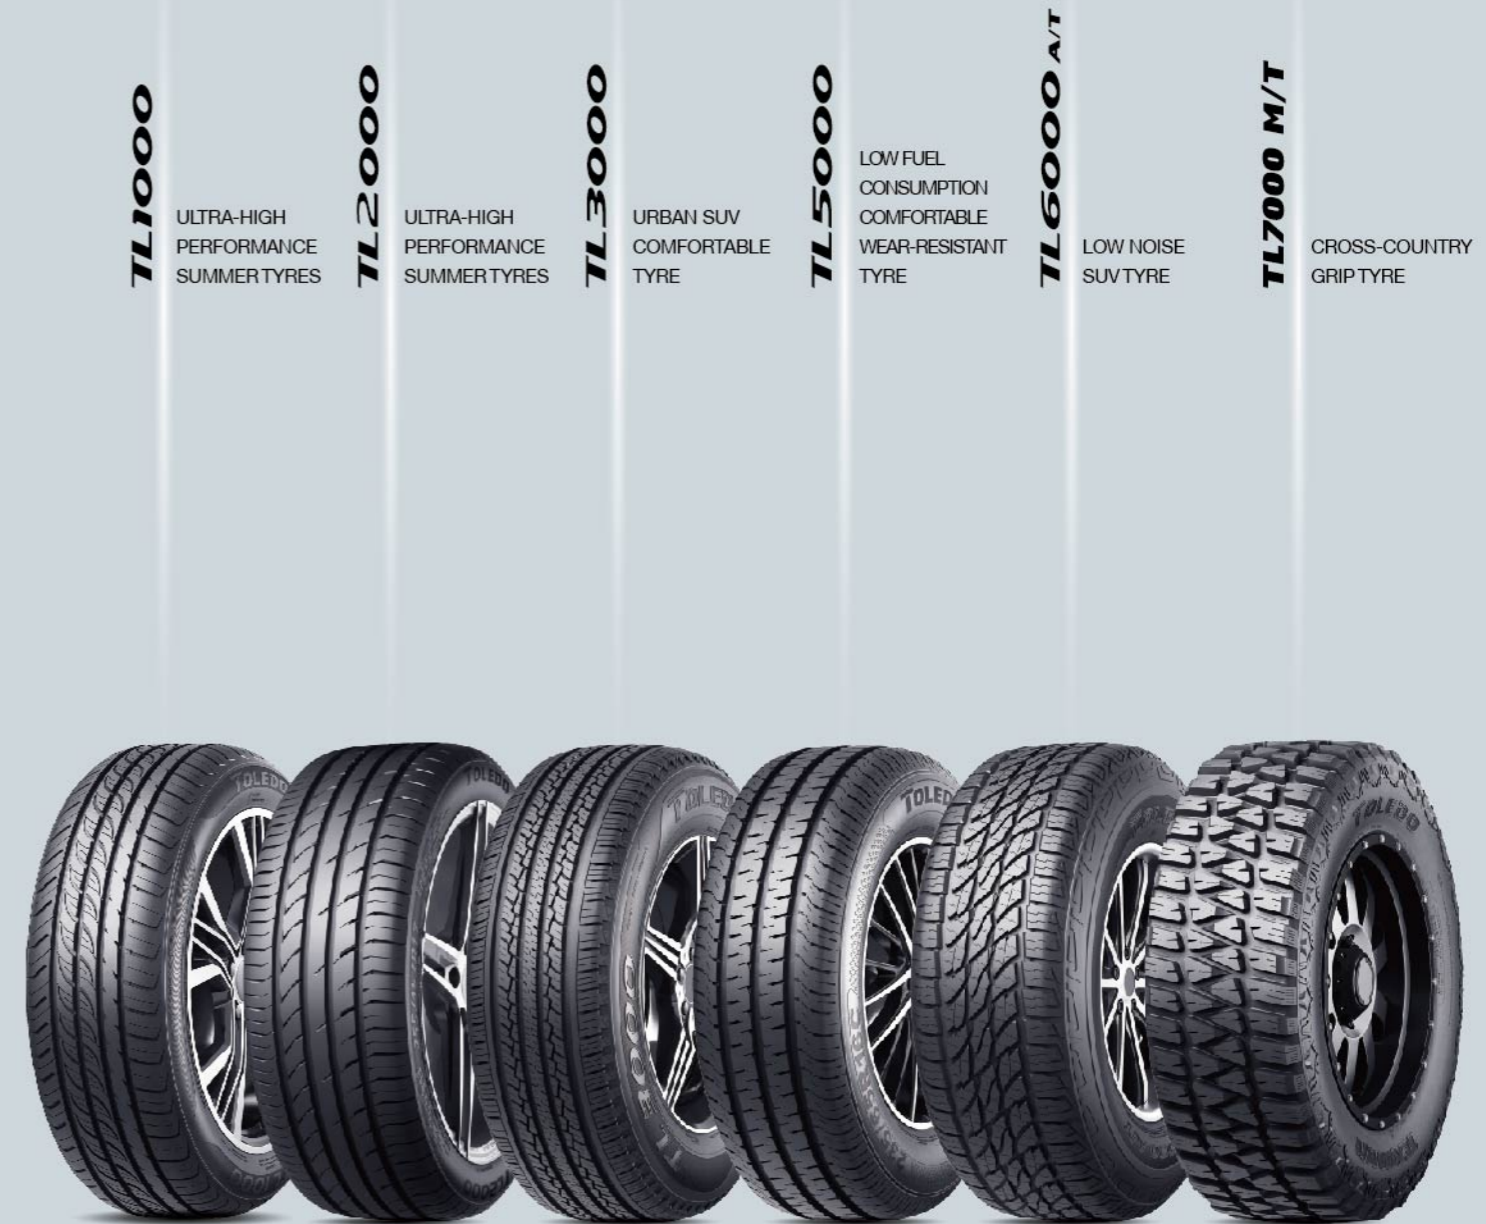

WHY TOLEDO

- All size tested & approved according to Regulation of (EU) No.2020/740 and registered by EPREL regarding Wet Grip, Rolling Resistance, External Noise , Snow Grip & Ice Grip which Stipulated by Europe Union.
- Design engineering from Europe, using the most up to date design technology available.
- Certification for each market are available.
- Over 200 sizes available, with many more to be introduced shortly.
- Exclusive distribution available and full market support assured.
- Direct factory program, ensuring steady supply with competitive price.