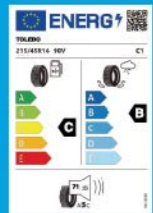

USEFUL INFORMATION

HOW TO SELECT A TYRE

Tyre size and maximum speed of the vehicle.
The maximum load capacity per axle (Load index).
Your style driving and road condition.

MOUNTING & DISMOUNTING

Only get trained people mounting and dismounting your tyres.

TYRE PRESSURE

For safe drive, it is extremely important to drive with the right pressure.

CHECK FOLLOWING ITEMS IN REGULAR WAY

Tread Pattern

Unusual wear, tread groove separation, bulges.. etc.

Sidewall

Impact, Bulges, Ozone cracking, vehicle contact damage etc.

Pressure

The inflated pressure will be changed during long driving and changed circumstances temperature.

DISTRIBUTED BY

These data can be changed by the manufacturer without prior notice and differently applied by regions.

Printed on Jun. 2023

TOLEDO
CAR TYRES

DRIVING WITH ENERGY

2023
Products Manual

www.toledo-tyres.com
www.facebook.com/ToledoTireGlobal